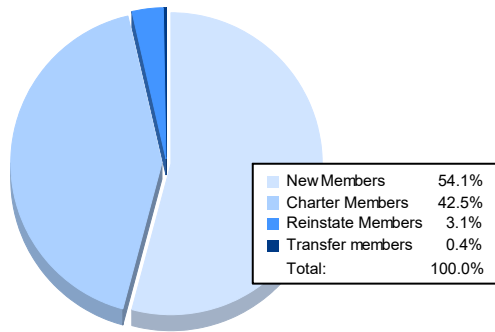

Year	New Clubs	Dropped Clubs	Gain/ Loss Clubs	New Members	Charter Members	Reinstate Members	Transfer Members	Total Member Added	Total Members Dropped	Gain/ Loss Members
2016-2017	0	1	-1	303	1	5	5	314	150	164
2017-2018	4	1	3	137	118	23	3	281	209	72
2018-2019	0	6	-6	76	2	39	5	122	341	-219
2019-2020	0	0	0	44	0	7	3	54	128	-74
2020-2021	4	0	4	140	110	8	1	259	153	106
<b>Average</b>	<b>2</b>	<b>2</b>	<b>0</b>	<b>140</b>	<b>46</b>	<b>16</b>	<b>3</b>	<b>206</b>	<b>196</b>	<b>10</b>

### Membership Composition June 2021 Cumulative