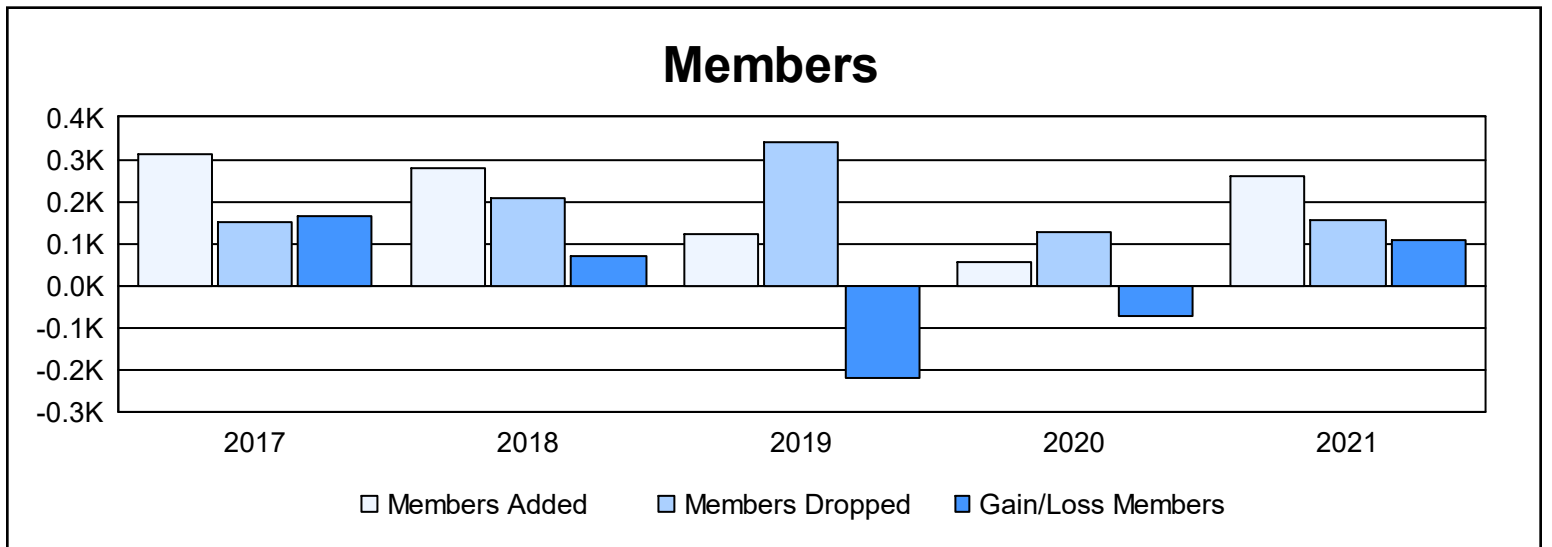

Year	New Clubs	Dropped Clubs	Gain/ Loss Clubs	New Members	Charter Members	Reinstate Members	Transfer Members	Total Member Added	Total Members Dropped	Gain/ Loss Members
2016-2017	0	1	-1	303	1	5	5	314	150	164
2017-2018	4	1	3	137	118	23	3	281	209	72
2018-2019	0	6	-6	76	2	39	5	122	341	-219
2019-2020	0	0	0	44	0	7	3	54	128	-74
2020-2021	4	0	4	140	110	8	1	259	153	106
<b>Average</b>	<b>2</b>	<b>2</b>	<b>0</b>	<b>140</b>	<b>46</b>	<b>16</b>	<b>3</b>	<b>206</b>	<b>196</b>	<b>10</b>

### Membership Composition June 2021 Cumulative