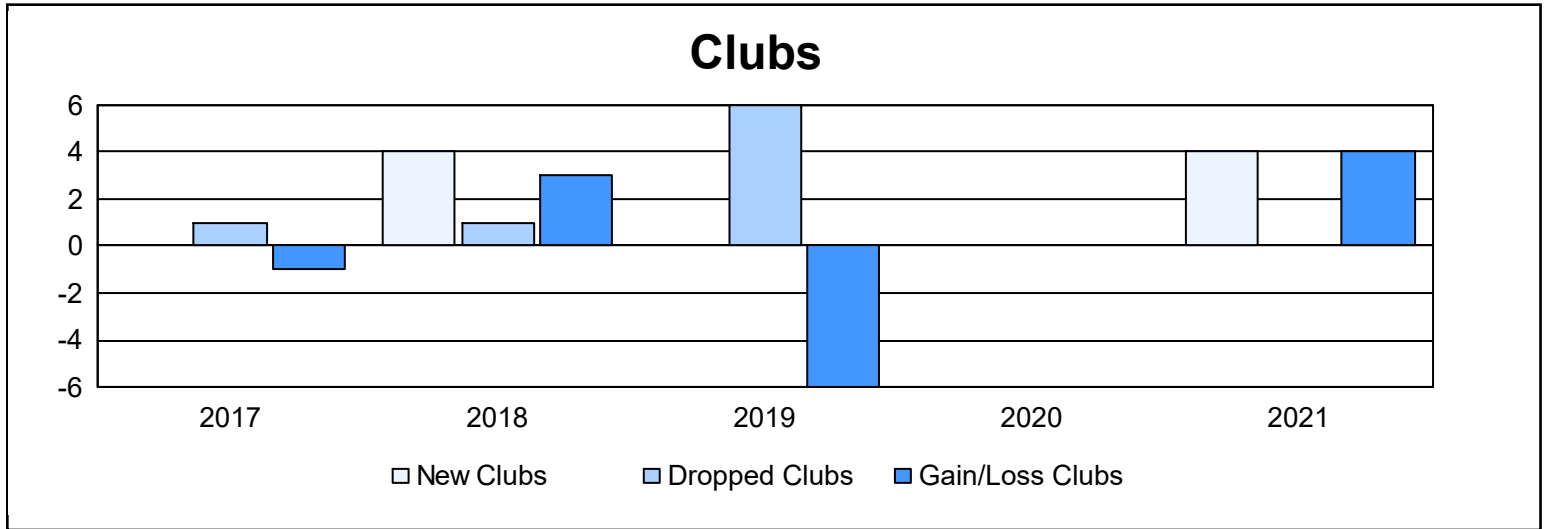

Year	New Clubs	Dropped Clubs	Gain/ Loss Clubs	New Members	Charter Members	Reinstate Members	Transfer Members	Total Member Added	Total Members Dropped	Gain/ Loss Members
2016-2017	0	1	-1	303	1	5	5	314	150	164
2017-2018	4	1	3	137	118	23	3	281	209	72
2018-2019	0	6	-6	76	2	39	5	122	341	-219
2019-2020	0	0	0	44	0	7	3	54	128	-74
2020-2021	4	0	4	140	110	8	1	259	153	106
<b>Average</b>	<b>2</b>	<b>2</b>	<b>0</b>	<b>140</b>	<b>46</b>	<b>16</b>	<b>3</b>	<b>206</b>	<b>196</b>	<b>10</b>

### Membership Composition June 2021 Cumulative